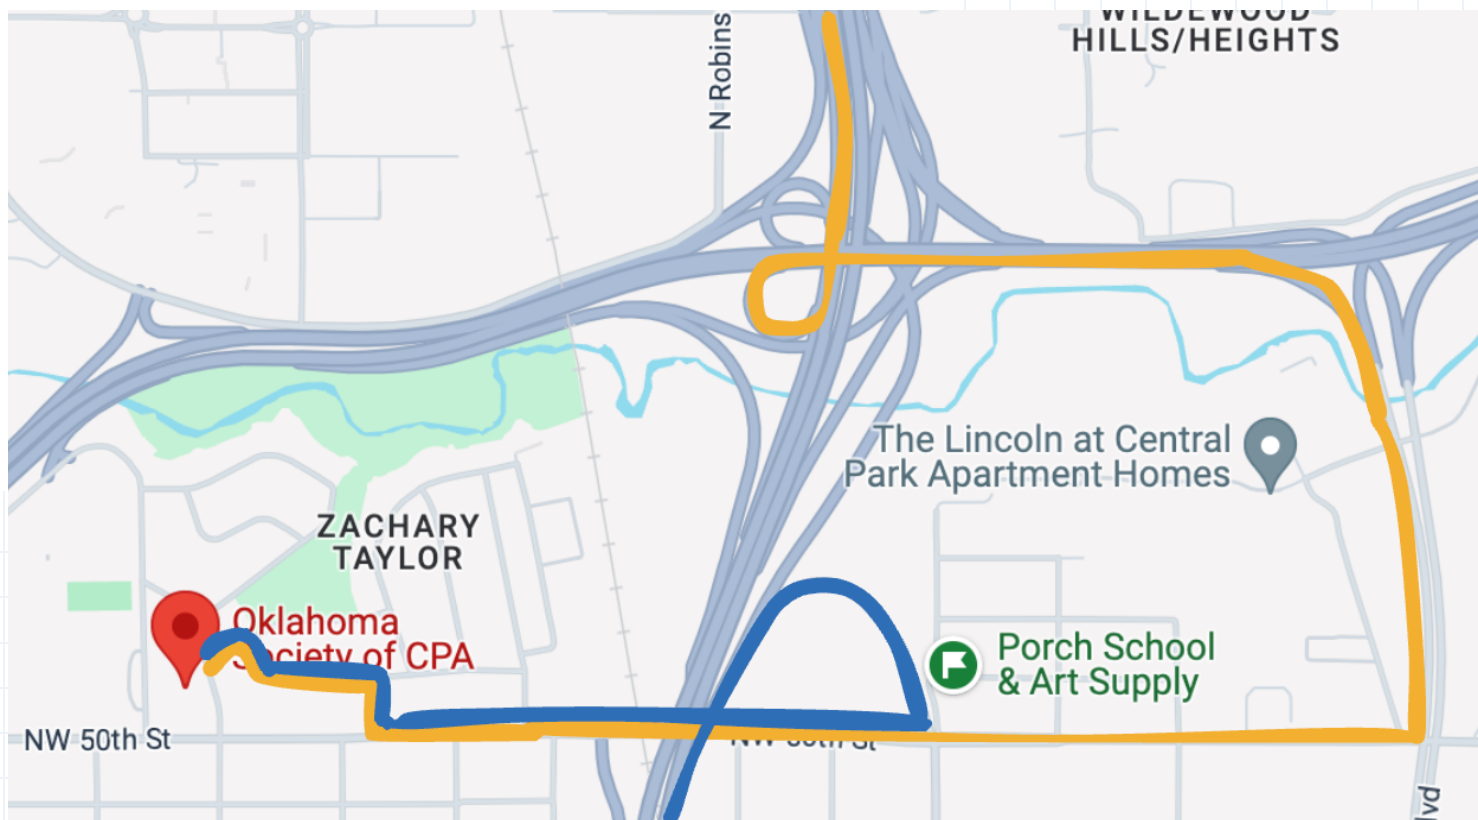

DIRECTIONS TO THE OSCPA ON RACE DAY

→ Directions from Edmond (southbound I-235)

→ Directions from South OKC/Norman
(northbound I-235)

Directions from Edmond (Southbound I-235)

1. When driving south on I-235, take the I-44 east exit to Tulsa (on the right)
2. After merging on I-44, take exit 128A to Lincoln Blvd. (on the right)
3. After merging on Lincoln Blvd., go straight for approximately 0.5 mile and turn right on 50th Street.
4. Once on 50th Street, go straight for 1 mile and turn right on Lee Avenue.
5. Turn left on 51st Street and follow the curve to 52nd Street.
6. Turn left on Shartel Ave. and enter the parking lot immediately on the right.

Directions from South OKC/Norman (Northbound I-235)

1. When driving north on I-235, take Exit 4A (on the right) and stay right at the fork toward N 50th Street.
2. Follow the curve and turn right on 50th Street
3. Once on 50th Street, go straight for 1 mile and turn right on Lee Avenue.
4. Turn left on 51st Street and follow the curve to 52nd Street.
5. Turn left on Shartel Ave. and enter the parking lot immediately on the right.